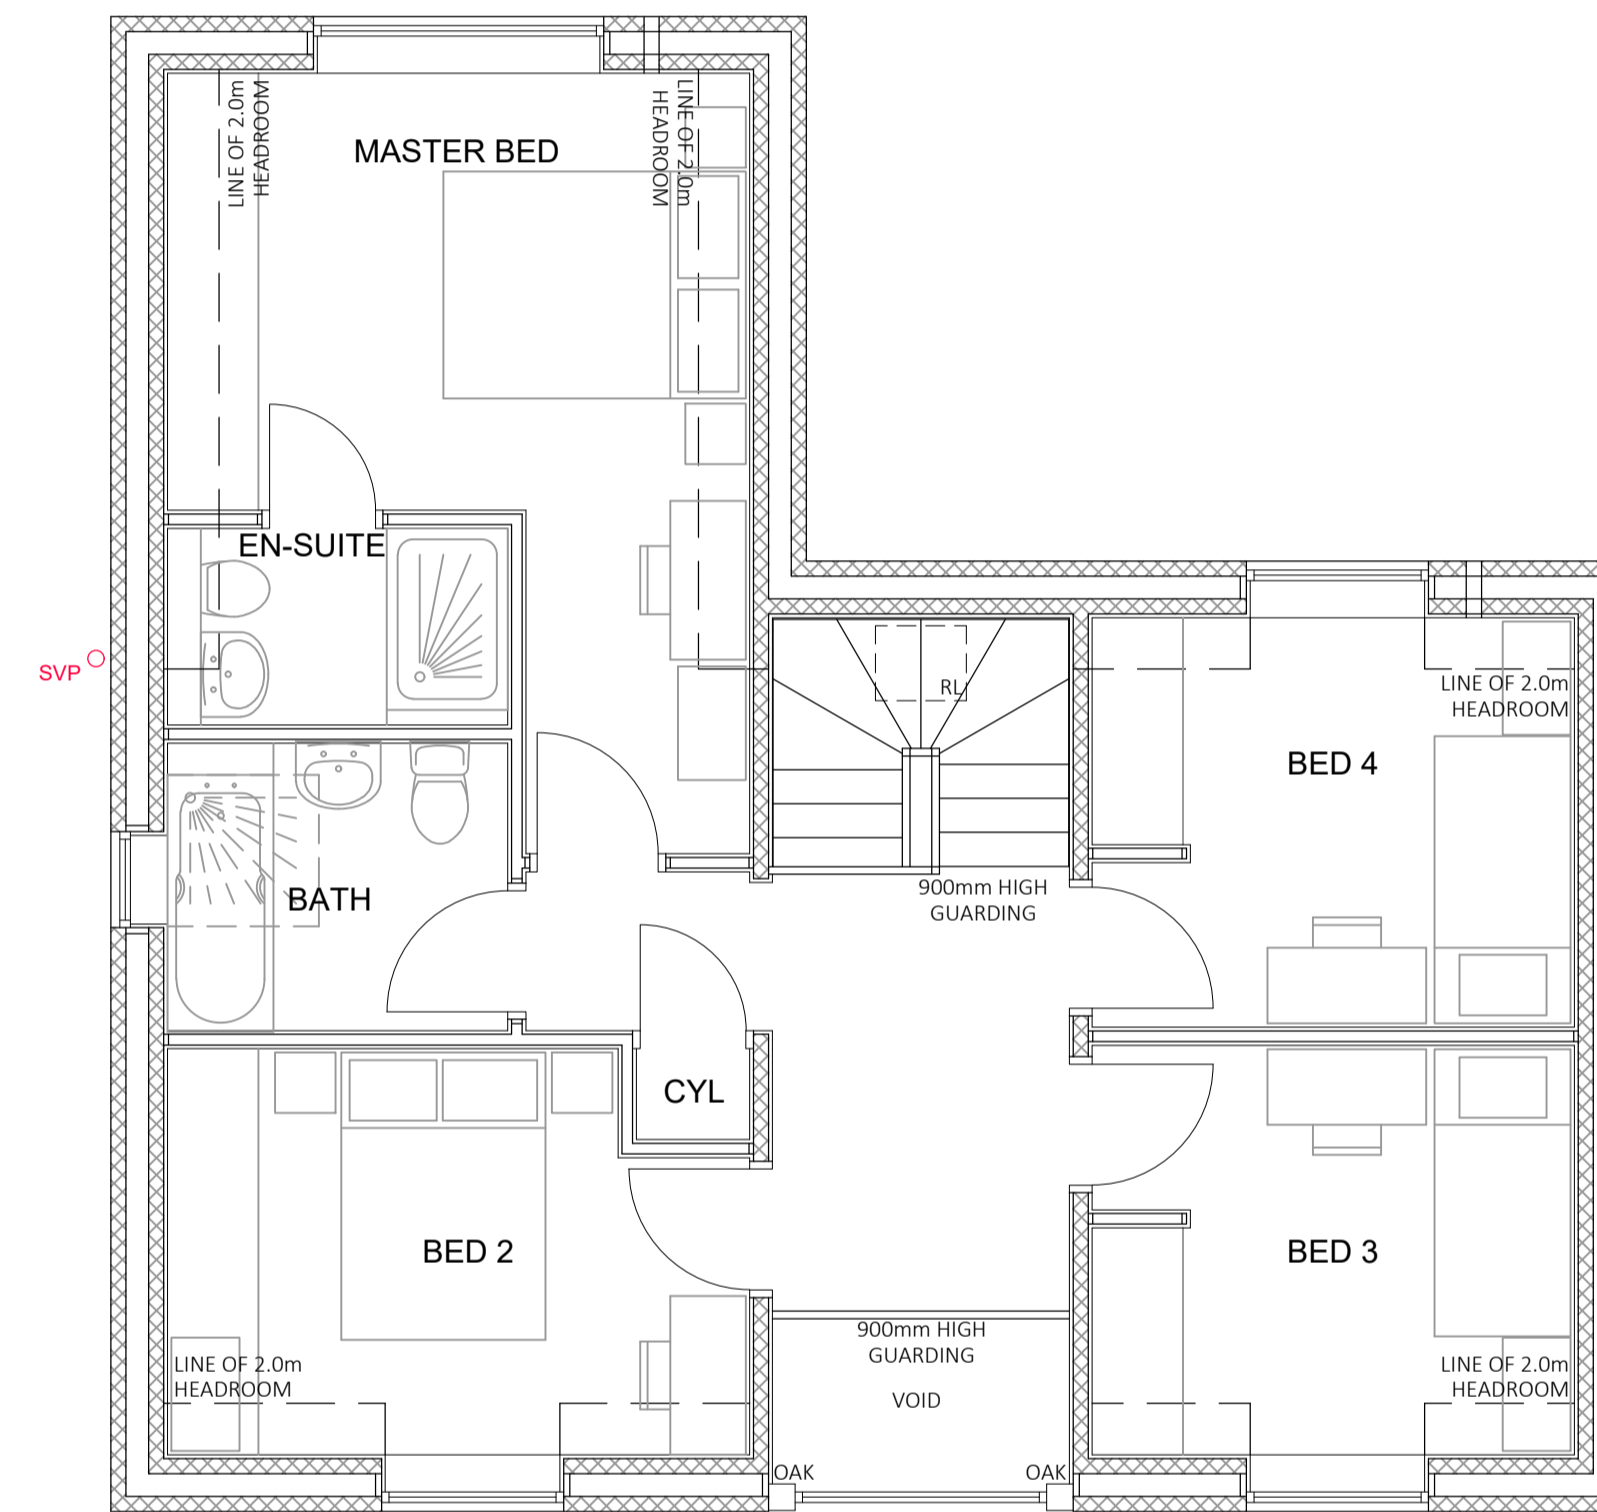

FIRST FLOOR

PRELIMINARY

REVISION A
EXTENDED PENINSULA, AMENDED MASTER BED EN-SUITE
DWELLINGS off MALTING LANE, ELLINGTON
For ROSE HOMES (EA) LTD
PLOT 4: FURNITURE LAYOUT
Scale: 1:50 @ A1 Date: 15/03/2022
Drawn: DC Dwg No: 20040/L4(8-)-01A